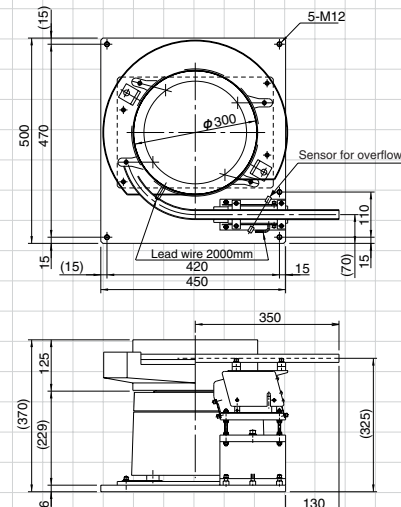

Linear Feeder Combinations EA/ER/DMS series

1 EA/DMS-15+LFB-300

2 EA/DMS-20+LFB-300

3 EA/ER/DMS-25+LFB-400

4 EA/ER/DMS-25+LFG-400

5 EA/ER/DMS-30+LFB-400

6 EA/ER/DMS-30+LFG-400

7 EA/ER/DMS-38+LFB-550

8 EA/ER/DMS-38+LFG-550

9 EA/ER/DMS-45+LFB-550

10 EA/ER/DMS-45+LFG-550

Unit: mm