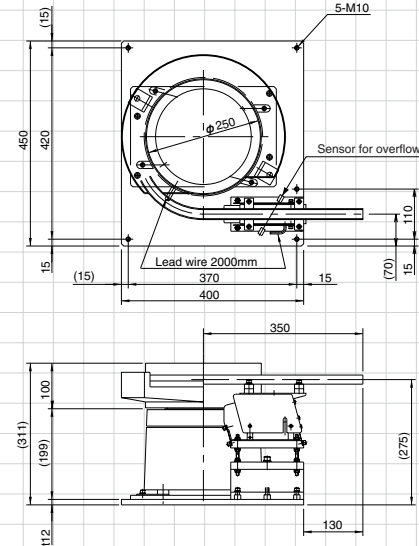

Linear Feeder Combinations EA/ER/DMS series

1 EA/DMS-15+LFB-300

2 EA/DMS-20+LFB-300

3 EA/ER/DMS-25+LFB-400

4 EA/ER/DMS-25+LFG-400

5 EA/ER/DMS-30+LFB-400

6 EA/ER/DMS-30+LFG-400

7 EA/ER/DMS-38+LFB-550

8 EA/ER/DMS-38+LFG-550

9 EA/ER/DMS-45+LFB-550

10 EA/ER/DMS-45+LFG-550

Unit: mm