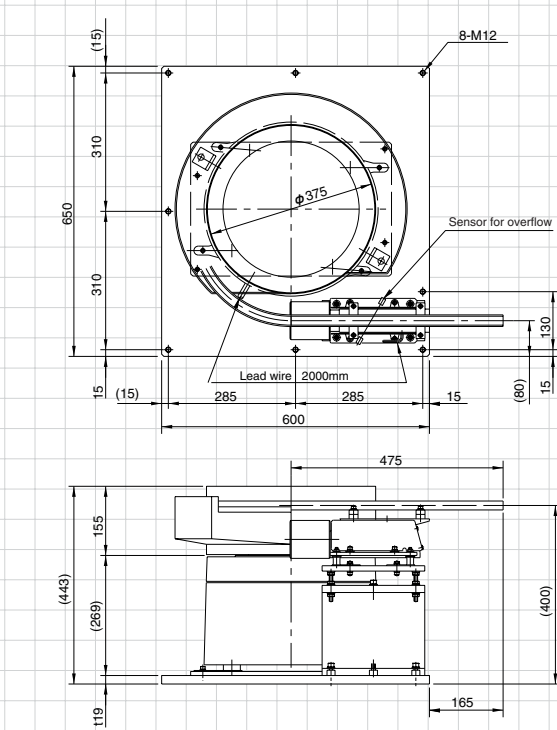

Linear Feeder Combinations EA/ER/DMS series

1 EA/DMS-15+LFB-300

2 EA/DMS-20+LFB-300

3 EA/ER/DMS-25+LFB-400

4 EA/ER/DMS-25+LFG-400

5 EA/ER/DMS-30+LFB-400

6 EA/ER/DMS-30+LFG-400

7 EA/ER/DMS-38+LFB-550

8 EA/ER/DMS-38+LFG-550

9 EA/ER/DMS-45+LFB-550

10 EA/ER/DMS-45+LFG-550

Unit: mm