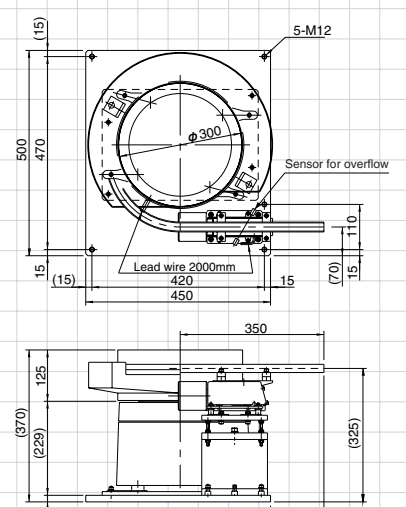

Linear Feeder Combinations EA/ER/DMS series

1 EA/DMS-15+LFB-300

2 EA/DMS-20+LFB-300

3 EA/ER/DMS-25+LFB-400

4 EA/ER/DMS-25+LFG-400

5 EA/ER/DMS-30+LFB-400

6 EA/ER/DMS-30+LFG-400

7 EA/ER/DMS-38+LFB-550

8 EA/ER/DMS-38+LFG-550

9 EA/ER/DMS-45+LFB-550

10 EA/ER/DMS-45+LFG-550

Unit: mm