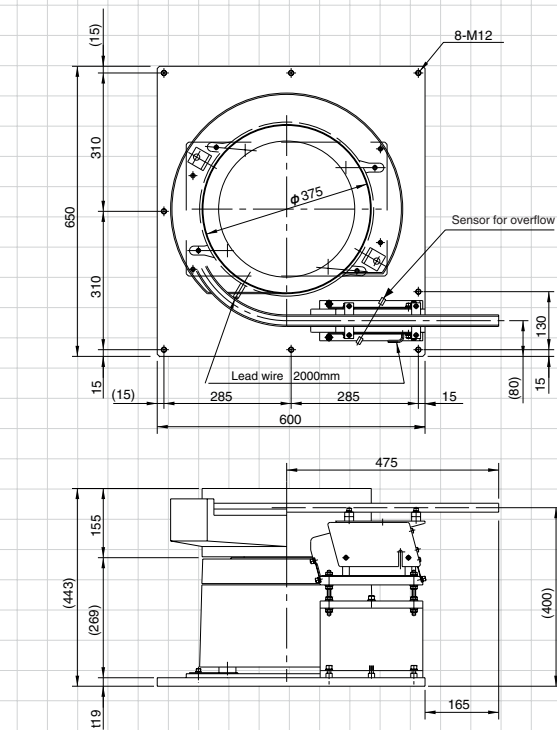

Linear Feeder Combinations EA/ER/DMS series

1 EA/DMS-15+LFB-300

2 EA/DMS-20+LFB-300

3 EA/ER/DMS-25+LFB-400

4 EA/ER/DMS-25+LFG-400

5 EA/ER/DMS-30+LFB-400

6 EA/ER/DMS-30+LFG-400

7 EA/ER/DMS-38+LFB-550

8 EA/ER/DMS-38+LFG-550

9 EA/ER/DMS-45+LFB-550

10 EA/ER/DMS-45+LFG-550

Unit: mm