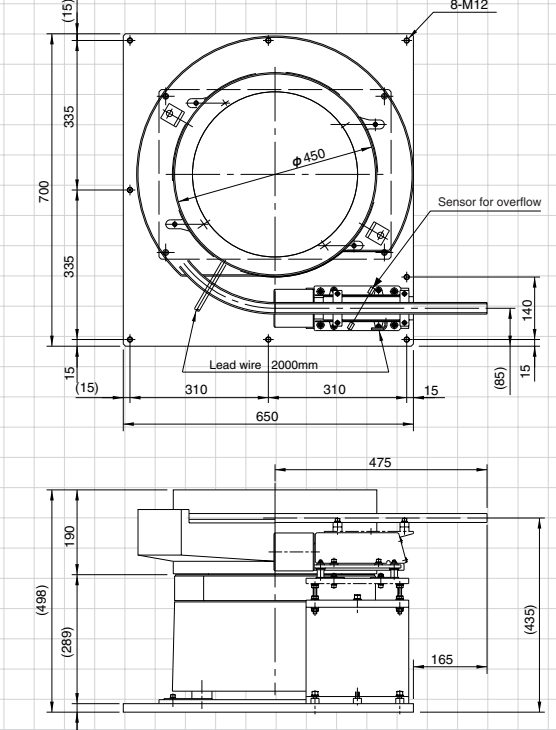

Linear Feeder Combinations EA/ER/DMS series

1 EA/DMS-15+LFB-300

2 EA/DMS-20+LFB-300

3 EA/ER/DMS-25+LFB-400

4 EA/ER/DMS-25+LFG-400

5 EA/ER/DMS-30+LFB-400

6 EA/ER/DMS-30+LFG-400

7 EA/ER/DMS-38+LFB-550

8 EA/ER/DMS-38+LFG-550

9 EA/ER/DMS-45+LFB-550

10 EA/ER/DMS-45+LFG-550

Unit: mm