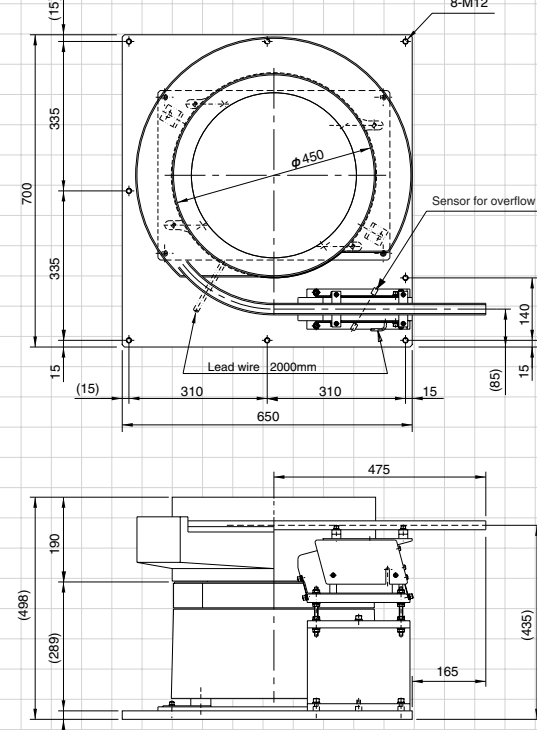

Linear Feeder Combinations EA/ER/DMS series

1 EA/DMS-15+LFB-300

2 EA/DMS-20+LFB-300

3 EA/ER/DMS-25+LFB-400

4 EA/ER/DMS-25+LFG-400

5 EA/ER/DMS-30+LFB-400

6 EA/ER/DMS-30+LFG-400

7 EA/ER/DMS-38+LFB-550

8 EA/ER/DMS-38+LFG-550

9 EA/ER/DMS-45+LFB-550

10 EA/ER/DMS-45+LFG-550

Unit: mm