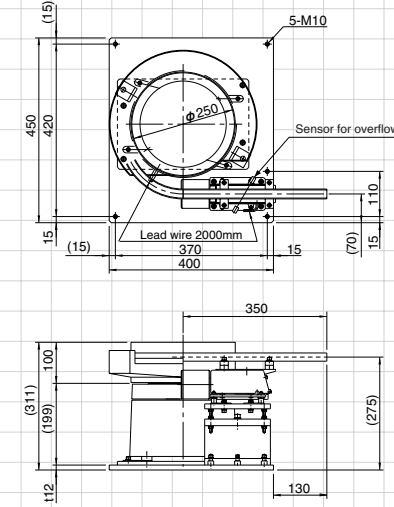

Linear Feeder Combinations EA/ER/DMS series

1 EA/DMS-15+LFB-300

2 EA/DMS-20+LFB-300

3 EA/ER/DMS-25+LFB-400

4 EA/ER/DMS-25+LFG-400

5 EA/ER/DMS-30+LFB-400

6 EA/ER/DMS-30+LFG-400

7 EA/ER/DMS-38+LFB-550

8 EA/ER/DMS-38+LFG-550

9 EA/ER/DMS-45+LFB-550

10 EA/ER/DMS-45+LFG-550

Unit: mm